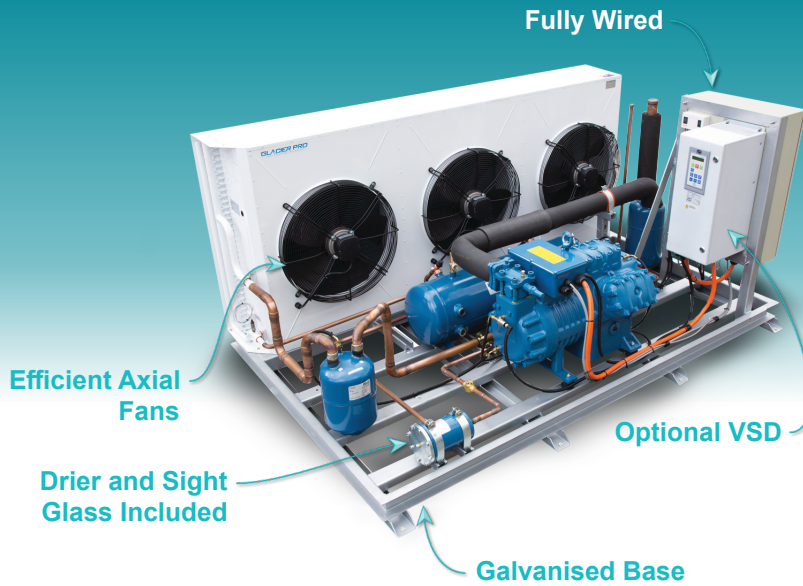

EASY INSTALL

LARGE RANGE

WELL BUILT

rotary
powered by hitachi

Ideal for transport and stationary applications

R404A MT / R404A LT

chill
powered by embraco

Small Commercial Applications

frost
powered by copeland

Medium sized commercial Applications

blizzard
powered by maneurop

Medium sized commercial applications, long pipe runs and extreme climates

iceberg
powered by frascold

Small to Large applications, long pipe runs and other demanding conditions